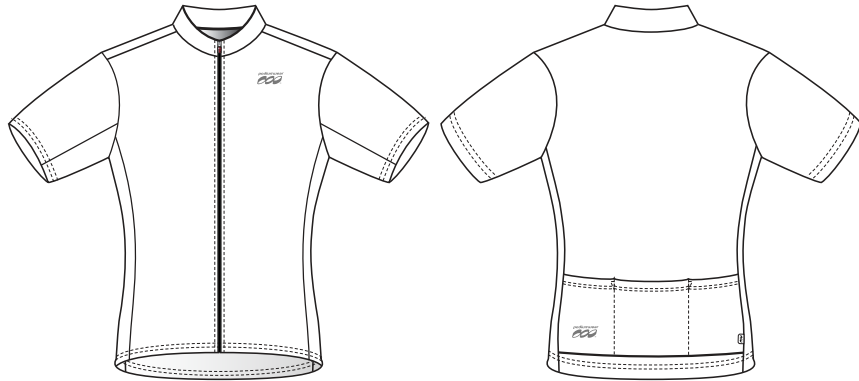

PATTERN TEMPLATE

WOMEN'S BRONZE JERSEY - B425F

ZIPPER COLOR OPTIONS:

THINGS TO KEEP IN MIND:

- All fonts must be flattened or sent with your design.
- Please avoid designing across seams as art elements will not match up.
- Our Podiumwear logos must remain on all garments.
- All logos and design elements must be vectors. If any element is not a vector it will have to be evaluated by one of our designers and could delay your order.
- Adding sponsor logos AFTER submitting your artwork will delay your order.
- We print using RGB values; if you have a pantone we will do our best to match it, but this could delay your order.