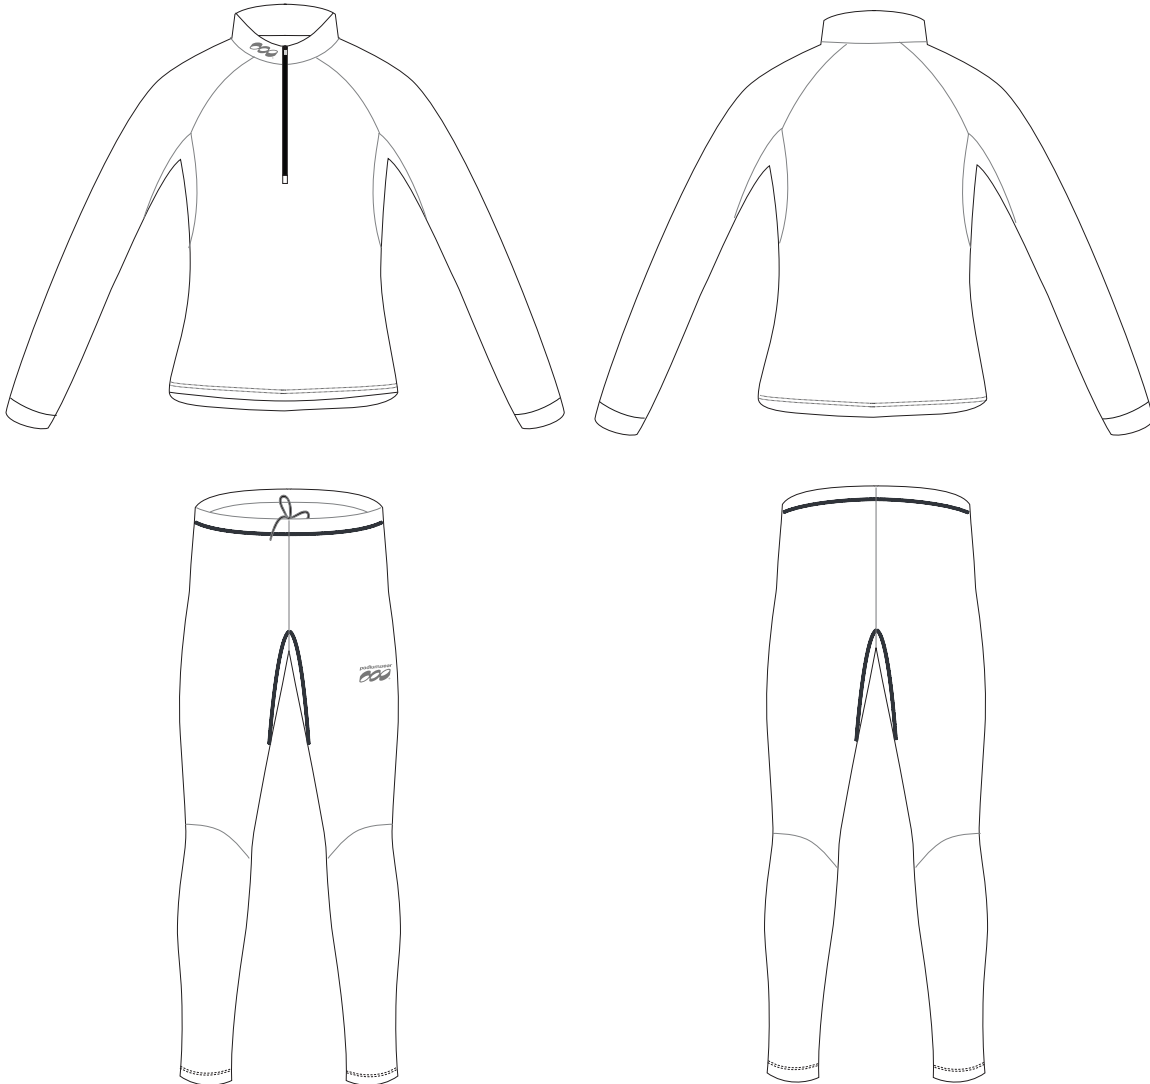

N152 : WOMEN'S SILVER RACE SUIT - TOP

N153 : WOMEN'S SILVER RACE SUIT - BOTTOM

CUSTOMER :

DATE :

ZIPPER COLOR OPTIONS (circle one) :

BLACK

WHITE

Please avoid designing across seams as it may not match up.